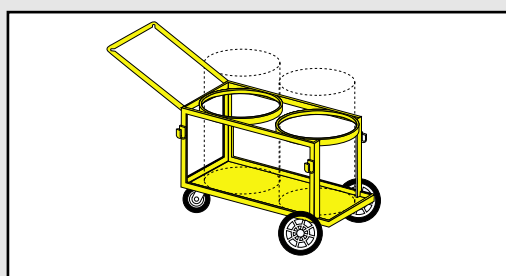

عربة يدوية بأوعية TROLLEY

- MADE FROM STEEL.
- PAINTED WITH ANTI-CORROSION AND TOP COAT PAINT OF HIGH QUALITY.
- WITH 2 OR 3 WHEELS.
- CARRYING 1 OR 2 BARRELS.

- تستخدم لتجميع النفايات من الشوارع
- هيكل قوي من زوايا معدنية قوية.
- لها ثلاث عجلات 2 أمامية كبيرة ثابتة على الجانبين ورافعة خلفية متحركة .. أو عجلتان فقط.
- لها مقبض دائري الحركة لسهولة رفع العجلة.
- يمكن وضع وعائين من الصاج أو من البلاستيك حسب الرغبة أو وعاء واحد فقط.
- مزودة بخطافات جانبية لحمل مستلزمات النظافة.
- الدهان من أجود أنواع الدهانات المقاومة للصدأ حيث يتم الدهان من طبقتين أساسيتين إضافة إلى اللون الخارجي.